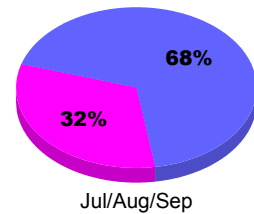

Membership Results
2010-2011

Membership
2009-2010

Month	Net Memb Goal	Actual New Memb	Actual Dropped Memb	Gain/Loss of Memb	Gain/Loss of Memb
Jul/Aug/Sep	35	73	-80	-7	57
Totals	35	73	-80	-7	57

Membership Results 2010-2011

Goal, New, Dropped, Gain/Loss

Comparison of Membership Gain/Loss

Current Year Compared to the Previous Year

Gender Comparison 2010-2011

■ Male ■ Female