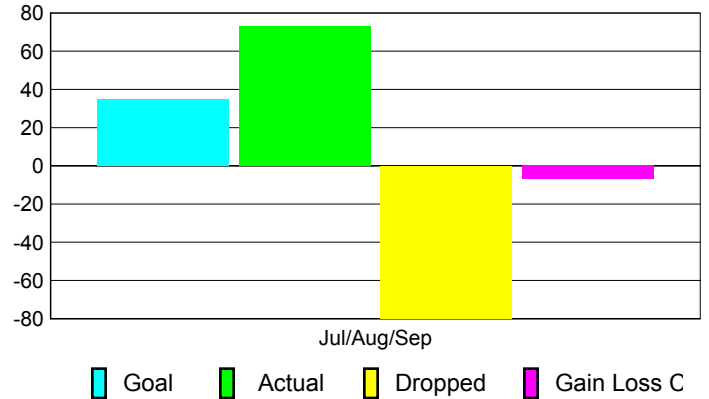

Membership Results 2010-2011

Goal, New, Dropped, Gain/Loss